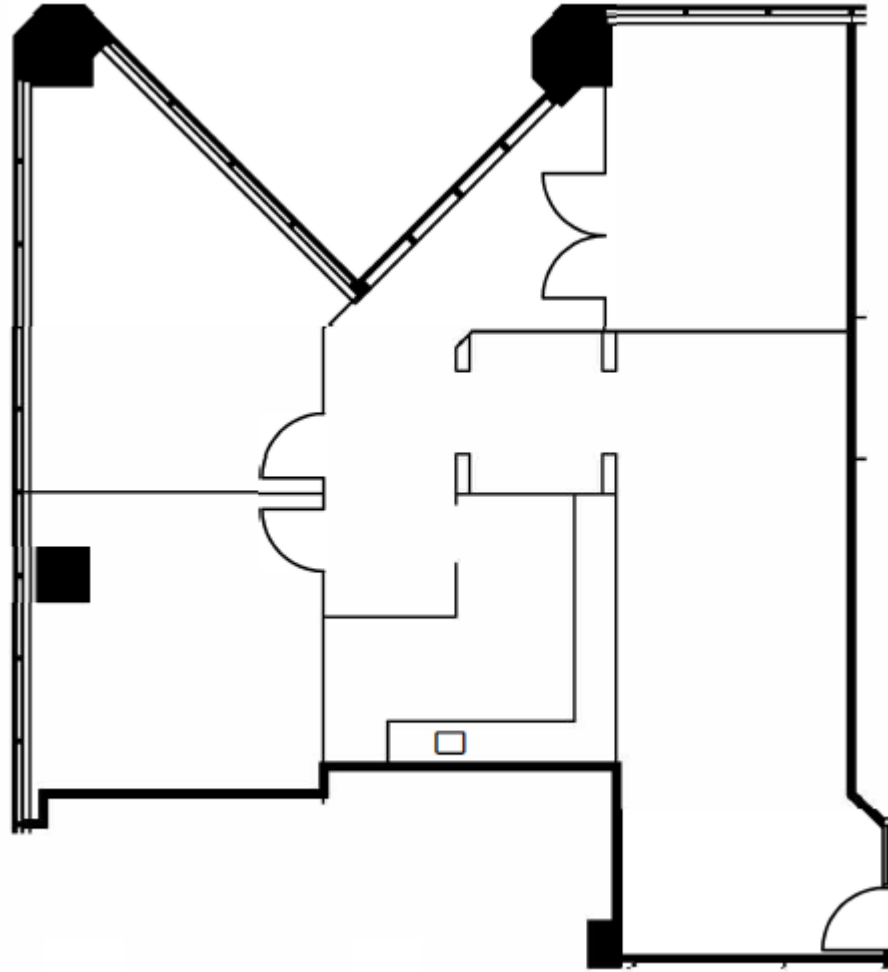

# RENAISSANCESQUARE

2 NORTH CENTRAL AVENUE | SUITE 1780 - 1,823 RSF

**R. CRAIG COPPOLA**  
PRINCIPAL  
602.954.3762  
ccoppola@leearizona.com

**BILL BLAKE**  
PRINCIPAL  
602.954.3761  
bblake@leearizona.com