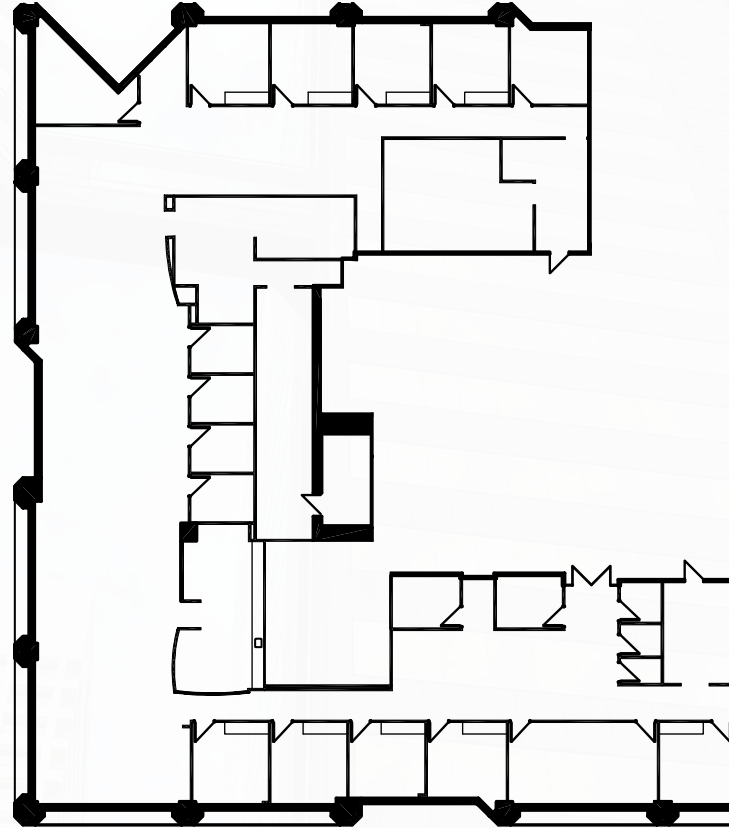

RENAISSANCESQUARE

2 NORTH CENTRAL AVENUE | SUITE 2410 -12,052 SF

R. CRAIG COPPOLA
PRINCIPAL
602.954.3762
ccoppola@leearizona.com

BILL BLAKE
PRINCIPAL
602.954.3761
bblake@leearizona.com

ANDREW CHENEY
PRINCIPAL
602.954.3769
acheney@leearizona.com